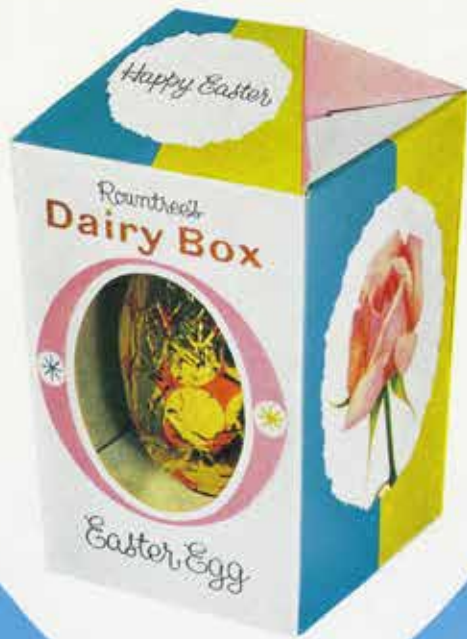

# POSTERS

Retail Price

**2<sup>1</sup>/<sub>2</sub>**  
**EACH**

4<sup>1</sup>/<sub>2</sub> OZ. net weight

**SMARTIES FILLED**  
*Full Cream Milk Chocolate Eggs*

Gaily foiled and individually packed in bright  
colourful cartons to bring delight to children everywhere.

Code No. 3002

Packed six eggs per outer

*Caramac Egg*

Eighteens (1 design)

## CONTAINING DAIRY BOX CHOCOLATES

5